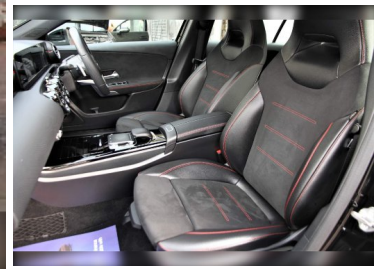

Lennox Auto Limited

2018(68) Mercedes-Benz A Class A 250 AMG LINE 5-Do...

£18,690

Engine: Petrol
Body: Hatchback
Gearbox: Automatic
Capacity: 1991cc
Colour: Black
Mileage: 15,000
CO²: 141g/km
MPG: 45.6mpg
Top Speed: 155mph
BHP: 221bhp
Insurance Grp: 29E

Lennox Auto Limited
63 North Acton Road
Willesden
Brent,, NW10 6PJ

ATTENTION ASSIST
ACTIVE BRAKE ASSIST
DAB DIGITAL RADIO TUNER
ELECTRIC PARKING BRAKE
EXHAUST SYSTEM - TWIN
TRAPEZOIDAL TAILPIPES IN
POLISHED STAINLESS STEEL
HARD-DISK NAVIGATION
KEYLESS-GO STARTING FUNCTION
LED HIGH PERFORMANCE
HEADLAMPS WITH INTEGRATED LED
DAYTIME RUNNING LIGHTS
LED TAIL LIGHTS
MBUX MULTIMEDIA SYSTEM
REMOTE CENTRAL LOCKING AND
CRASH SENSOR WITH EMERGENCY
OPENING FUNCTION
SPEED LIMIT ASSIST
SPORTS SEATS WITH INTEGRATED
HEAD RESTRAINTS
TYRE PRESSURE MONITORING
SYSTEM